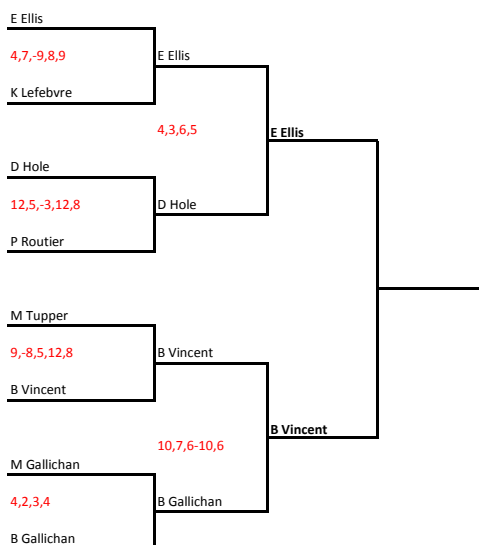

Sponsored by

JERSEY CLOSED TOURNAMENTS

MONDAY 4TH APRIL 2011

OVER 50 SINGLES

MENS DOUBLES

JUNIOR DOUBLES