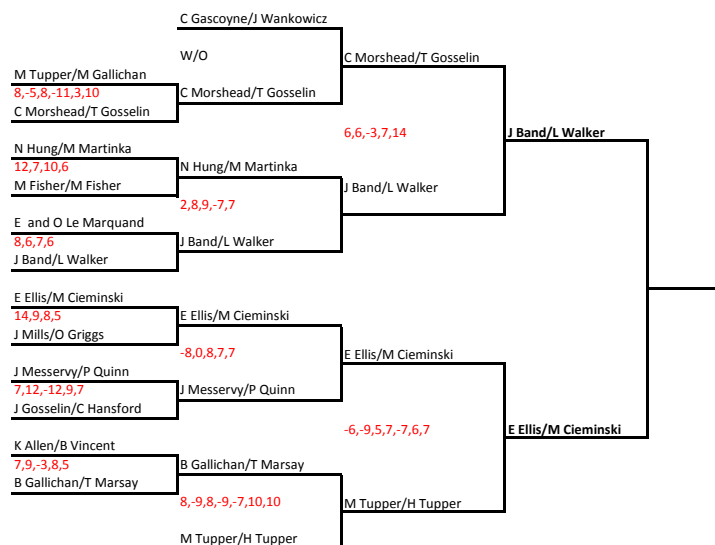

Sponsored by

JERSEY CLOSED TOURNAMENTS

MONDAY 4TH APRIL 2011

OVER 50 SINGLES

MENS DOUBLES

JUNIOR DOUBLES