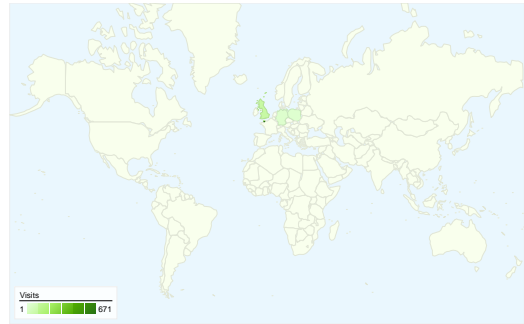

Site Usage

972 Visits

45.16% Bounce Rate

2,555 Pageviews

00:02:18 Avg. Time on Site

2.63 Pages/Visit

20.16% % New Visits

Visitors Overview

Visitors
286

Map Overlay world

Traffic Sources Overview

- **Direct Traffic**
444.00 (45.68%)
- **Search Engines**
375.00 (38.58%)
- **Referring Sites**
153.00 (15.74%)

Content Overview

Pages	Pageviews	% Pageviews
/	1,230	48.14%
/news.htm	324	12.68%
/leaguereport0910.htm	125	4.89%
/index.htm	112	4.38%
/tables0910.htm	86	3.37%

All traffic sources sent a total of 972 visits

45.68% Direct Traffic

15.74% Referring Sites

38.58% Search Engines

- Direct Traffic
444.00 (45.68%)
- Search Engines
375.00 (38.58%)
- Referring Sites
153.00 (15.74%)

972 visits came from 26 countries/territories

Site Usage						
Visits	Pages/Visit	Avg. Time on Site	% New Visits	Bounce Rate		
972 % of Site Total: 100.00%	2.63 Site Avg: 2.63 (0.00%)	00:02:18 Site Avg: 00:02:18 (0.00%)	20.16% Site Avg: 20.16% (0.00%)	45.16% Site Avg: 45.16% (0.00%)		
Country/Territory	Visits	Pages/Visit	Avg. Time on Site	% New Visits	Bounce Rate	
Jersey	671	2.41	00:02:27	15.80%	48.44%	
Guernsey	127	2.66	00:00:58	11.02%	37.01%	
United Kingdom	97	3.82	00:03:17	31.96%	31.96%	
Germany	16	3.31	00:02:12	6.25%	25.00%	
Poland	11	3.27	00:01:08	0.00%	9.09%	
United States	10	2.70	00:02:14	100.00%	60.00%	
Isle of Man	7	3.57	00:01:32	42.86%	42.86%	
Japan	4	2.50	00:00:13	100.00%	75.00%	
Jamaica	3	1.33	00:00:13	66.67%	66.67%	