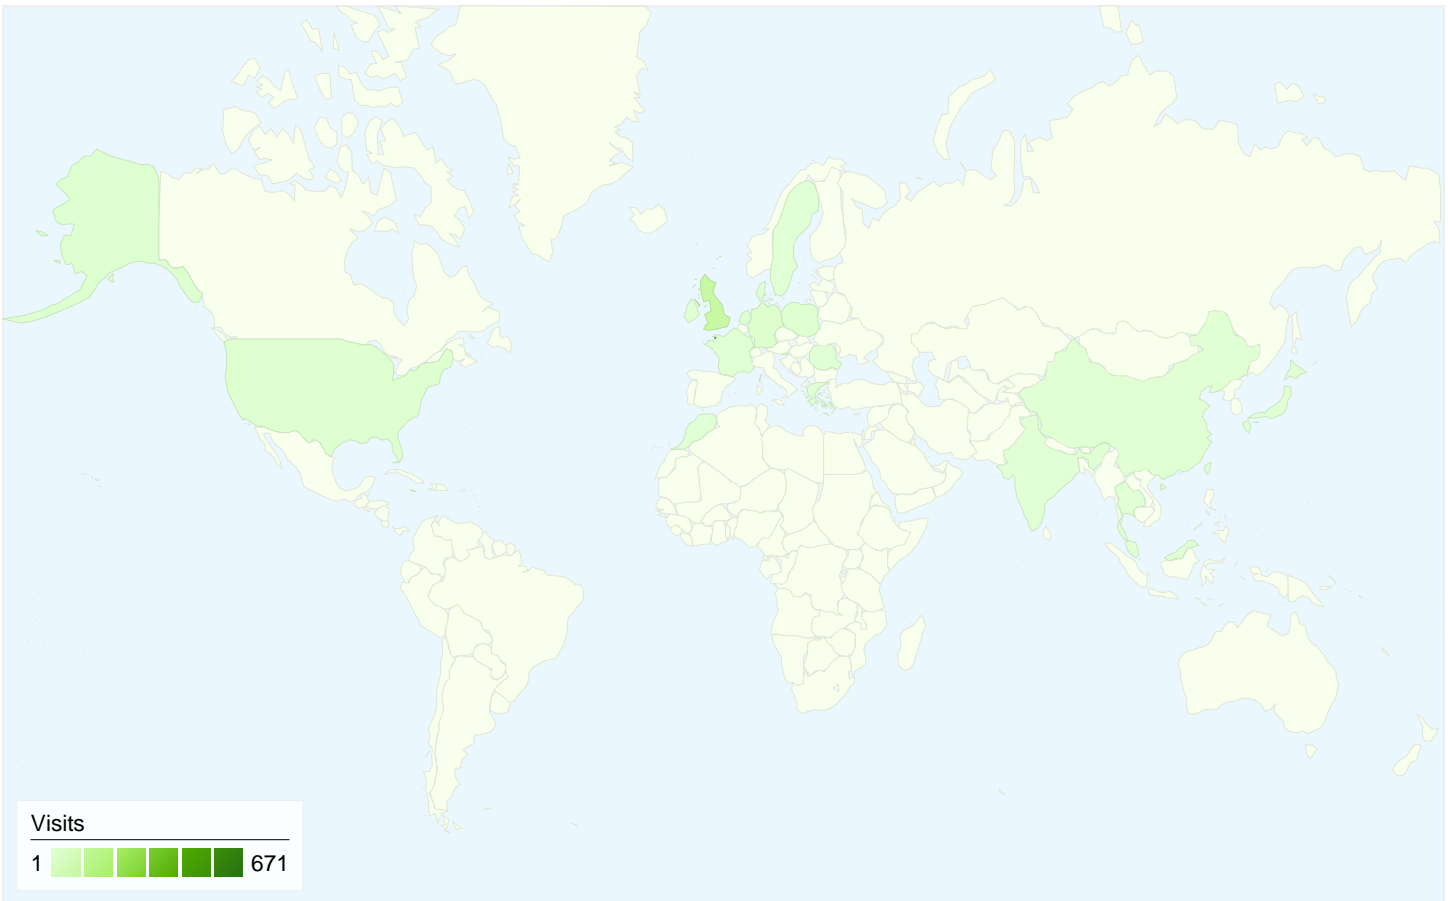

Visitors
286

Map Overlay world

Traffic Sources Overview

- **Direct Traffic**
444.00 (45.68%)
- **Search Engines**
375.00 (38.58%)
- **Referring Sites**
153.00 (15.74%)

Content Overview

Pages	Pageviews	% Pageviews
/	1,230	48.14%
/news.htm	324	12.68%
/leaguereport0910.htm	125	4.89%
/index.htm	112	4.38%
/tables0910.htm	86	3.37%

286 people visited this site

972 Visits

286 Absolute Unique Visitors

2,555 Pageviews

2.63 Average Pageviews

00:02:18 Time on Site

45.16% Bounce Rate

20.16% New Visits

All traffic sources sent a total of 972 visits

45.68% Direct Traffic

15.74% Referring Sites

38.58% Search Engines

- Direct Traffic
444.00 (45.68%)
- Search Engines
375.00 (38.58%)
- Referring Sites
153.00 (15.74%)

972 visits came from 26 countries/territories

Site Usage						
Visits	Pages/Visit	Avg. Time on Site	% New Visits	Bounce Rate		
972 % of Site Total: 100.00%	2.63 Site Avg: 2.63 (0.00%)	00:02:18 Site Avg: 00:02:18 (0.00%)	20.16% Site Avg: 20.16% (0.00%)	45.16% Site Avg: 45.16% (0.00%)		
Country/Territory	Visits	Pages/Visit	Avg. Time on Site	% New Visits	Bounce Rate	
Jersey	671	2.41	00:02:27	15.80%	48.44%	
Guernsey	127	2.66	00:00:58	11.02%	37.01%	
United Kingdom	97	3.82	00:03:17	31.96%	31.96%	
Germany	16	3.31	00:02:12	6.25%	25.00%	
Poland	11	3.27	00:01:08	0.00%	9.09%	
United States	10	2.70	00:02:14	100.00%	60.00%	
Isle of Man	7	3.57	00:01:32	42.86%	42.86%	
Japan	4	2.50	00:00:13	100.00%	75.00%	
Jamaica	3	1.33	00:00:13	66.67%	66.67%	