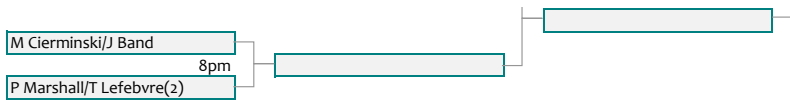

Under 13

Over 60 Singles

Womens Doubles

Tues 20/04/2010

Mens Singles